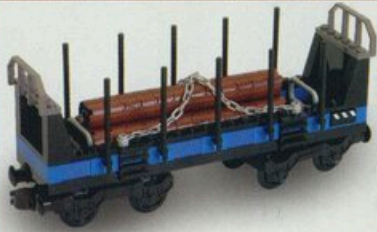

F. #10013 Open Freight Car
measures:
8" x 2 1/4" x 3 1/2"
Ages 8+. 121 pieces.
$16.99 each.